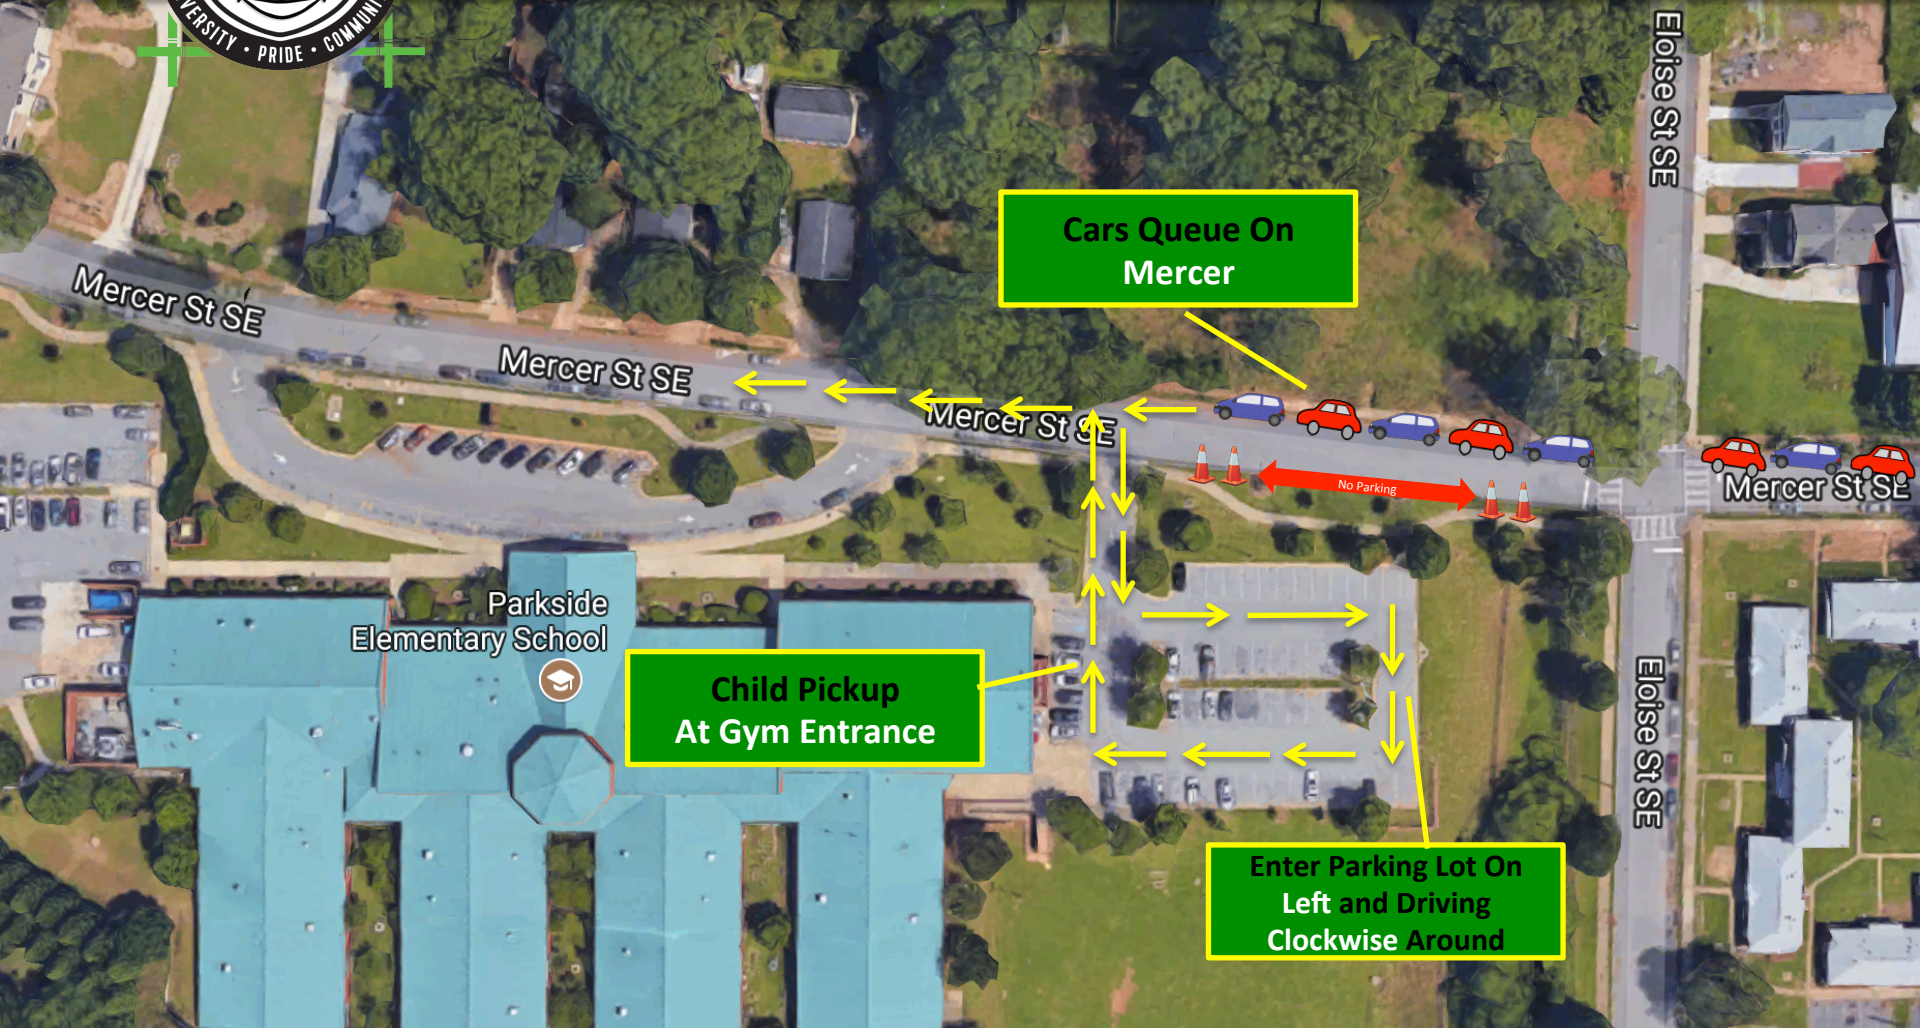

CARPPOOL PLAN :: OVERVIEW

Effective: August.01.2017

**Left Turn ONLY
At Exit**

Enter Parking Lot On **Left
and
Driving **Clockwise** Around**

**Child Pickup
At Gym Entrance**

**PICK
UP**

NO PARKING

Effective: August.01.2017

PARKING LOT DETAIL